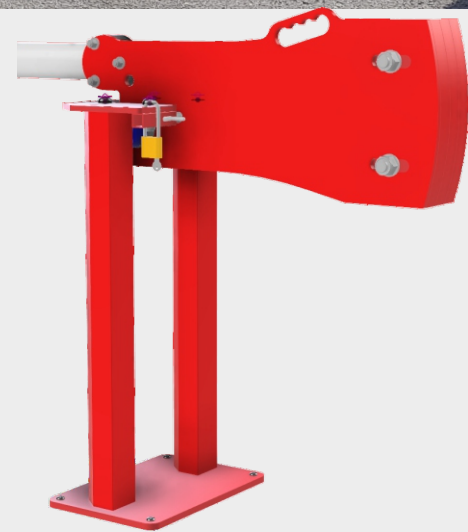

5000-19 STD Barrier

Part of the

5000-19 BARRIER RANGE

Secure | Simple | Cost Effective | Easy to Use

DESCRIPTION

**THE UK'S
No1
TRIED,
TESTED
AND
TRUSTED
MANUAL
BARRIERS**

Manual Raise Arm Barriers are a low maintenance, cost effective way of manually controlling access to unauthorised or controlled areas. We offer them in spans of up to 9 Metres (Heavy Duty Model).

The pivot assembly is made of aluminium box section, the zinc plated shaft pivots on two heavy-duty stainless steel bearing blocks.

The design of the 5000-19STD incorporates a locking mechanism, allowing you to fix the barrier in the raised or lowered position prior to applying the padlock. A counter balanced fish tail weight is fine tuned for ease of operation.

The 5000-19STD comes complete with a lockable end rest, padlock and keys.

Aluminium arm, finished in either alternate red and white or alternate yellow and black vinyl hatching as standard (other colours available.)

Standard Colours: Red/White or Yellow/Black.

SAFE & SECURE

As standard the manual barriers are able to be locked in the open position as well as closed. Although controlled by the user there are rubber stops to cushion the end of travel.